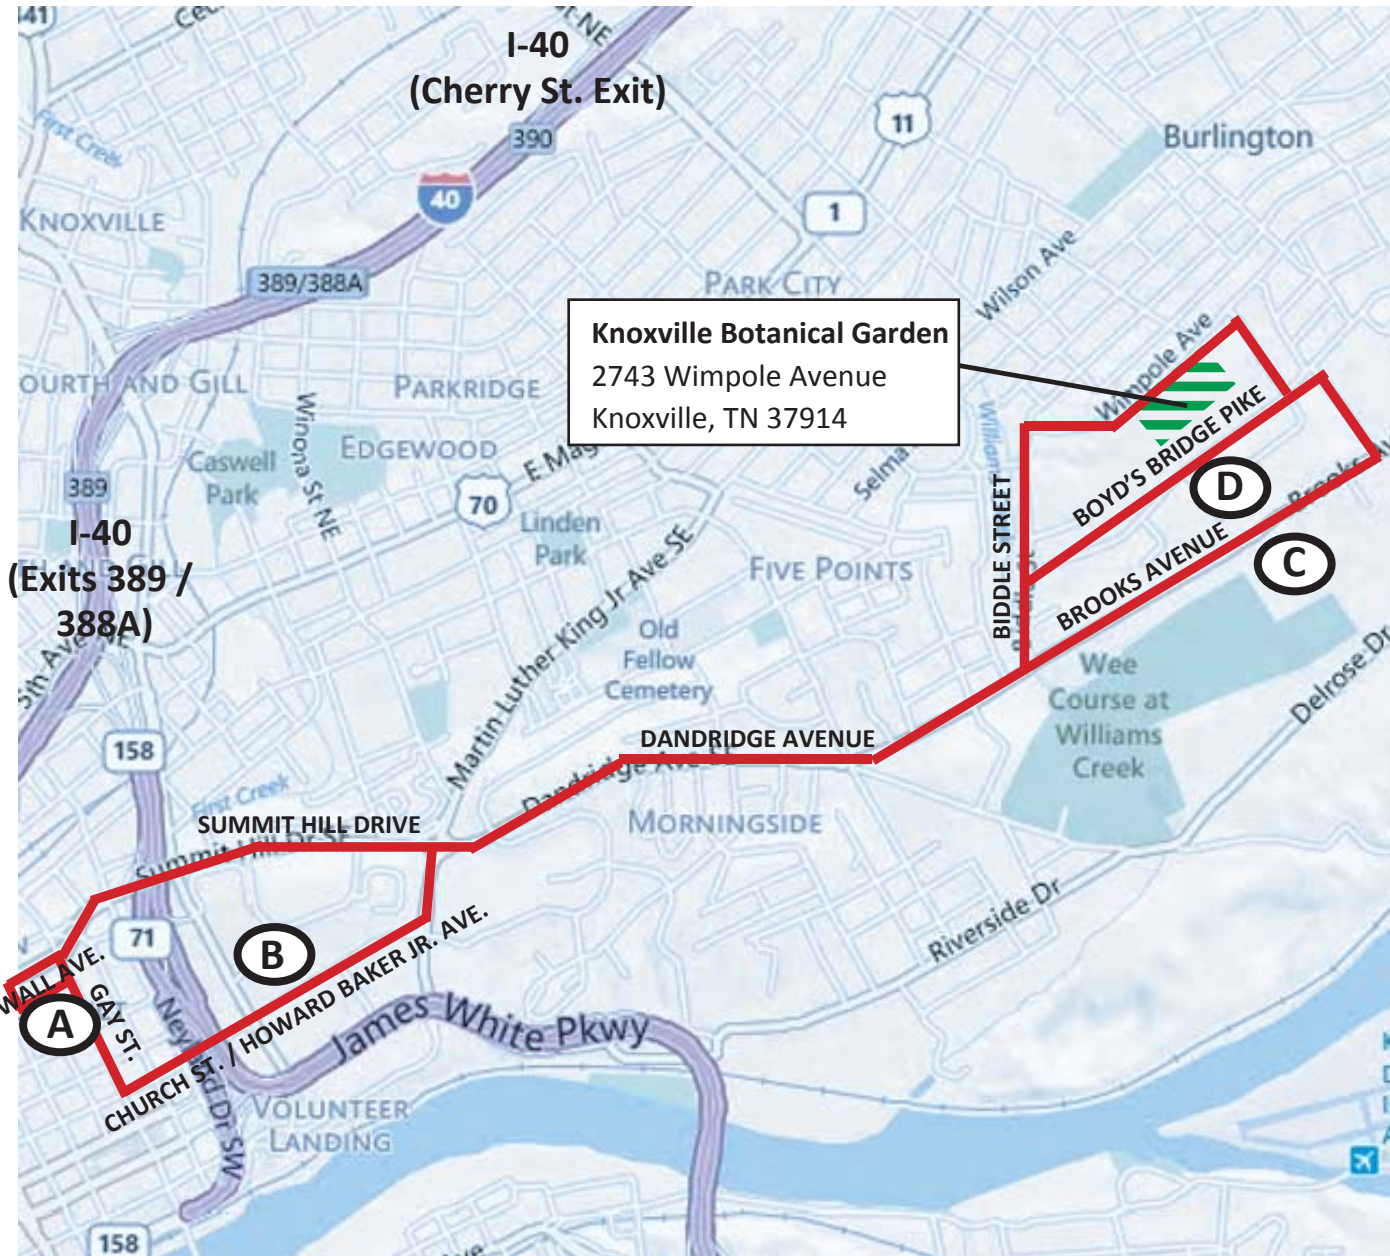

#### From I-75 North of Knoxville - (Kentucky)

I-75 South to I-275 south  
 I-275 South to I-40 East  
 I-40 East to Exit 388A (James White Parkway)  
 James White Parkway to Hill Avenue/River Side Drive Exit  
 At traffic Light turn left onto Hill Avenue  
 Take Hill Avenue to Howard Baker Jr. Avenue  
 Turn Left onto Howard Baker JR. Avenue  
 Follow posted instructions into parking garages

#### From South of Knoxville - (Chattanooga)

I-75 North to I 40 East  
 I-40 East to Exit 388A (James White Parkway)  
 James White Parkway to Hill Avenue/River Side Drive Exit  
 At traffic Light turn left onto Hill Avenue  
 Take Hill Avenue to Howard Baker Jr. Avenue  
 Turn Left onto Howard Baker JR. Avenue  
 Follow posted instructions into parking garages

#### From East of Knoxville - (Newport/Asheville)

I-40 West to Exit # 389 Broadway / Hall of Fame  
 Turn Left onto Hall of Fame South  
 Turn Left onto Howard Baker JR. Avenue (6th Stoplight)  
 Follow postd instructions into parking garages

#### From I-40 West - (Crossville/Nashville)

I-40 East to Exit 388A (James White Parkway)  
 James White Parkway to Hill Avenue/River Side Drive Exit  
 At traffic Light turn left onto Hill Avenue  
 Take Hill Avenue to Howard Baker Jr. Avenue  
 Turn Left onto Howard Baker JR. Avenue  
 Follow posted instructions into parking garages