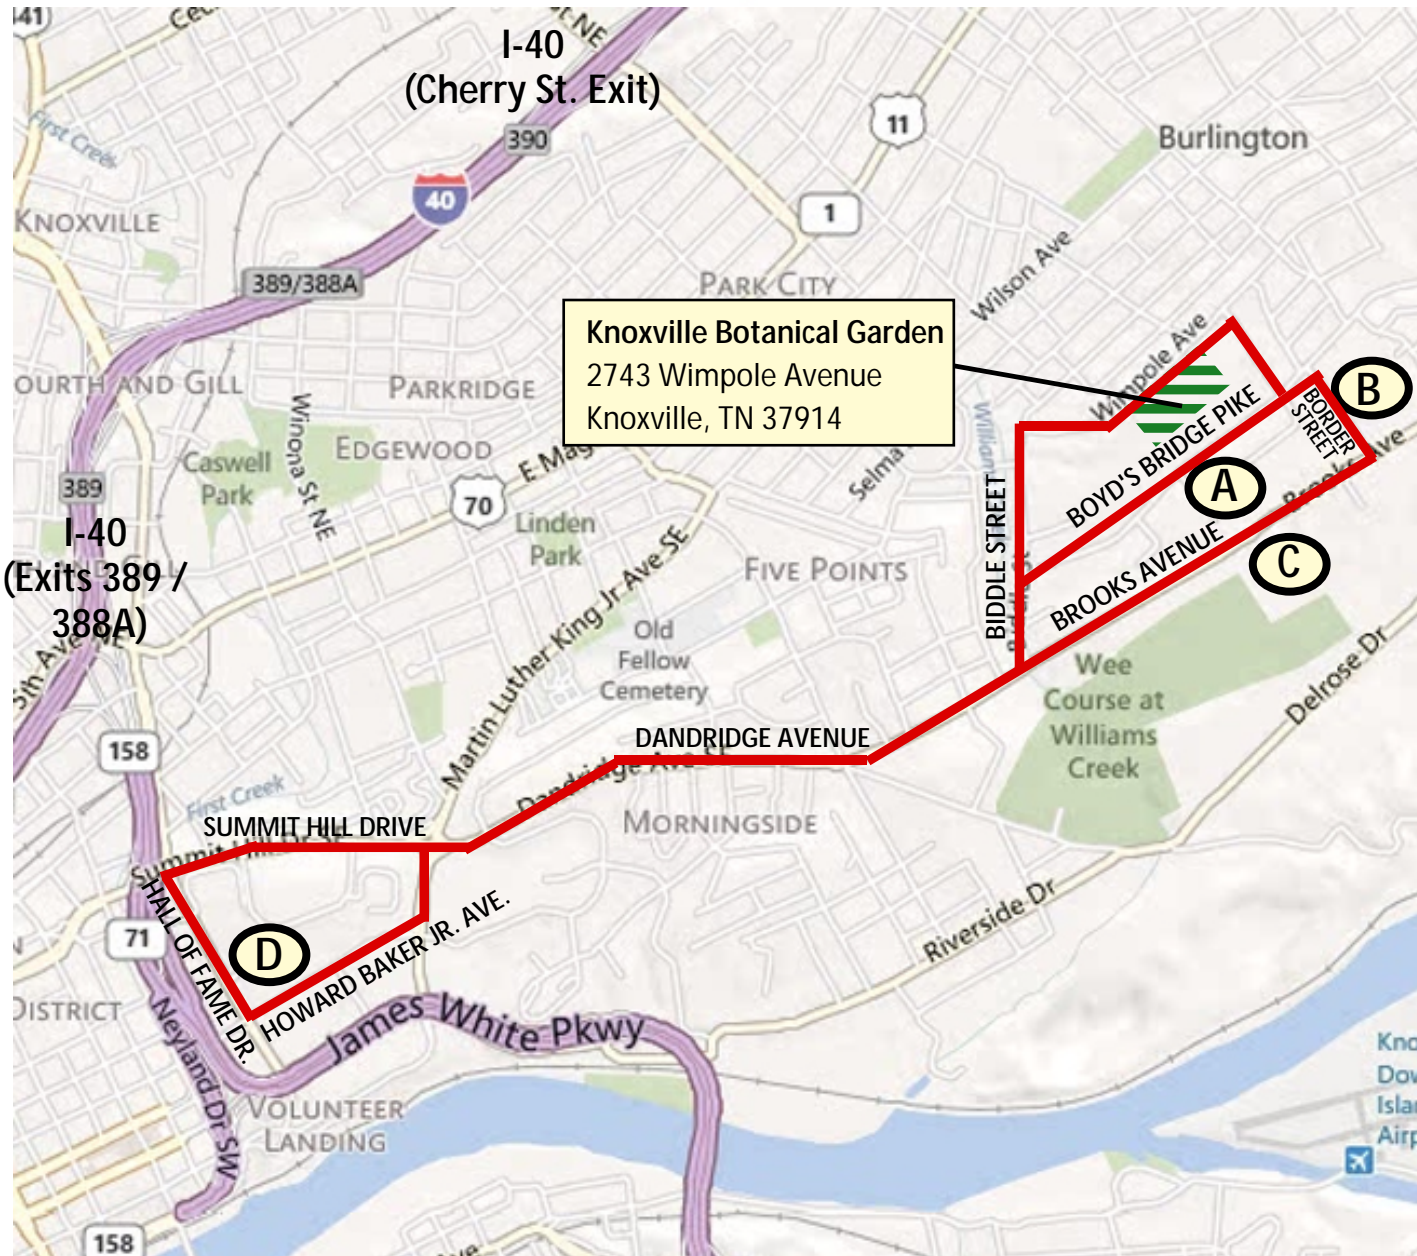

#### From I-75 North of Knoxville - (Kentucky)

I-75 South to I-275 south  
 I-275 South to I-40 East  
 I-40 East to Exit 388A (James White Parkway)  
 James White Parkway to Hill Avenue/River Side Drive Exit  
 At traffic Light turn left onto Hill Avenue  
 Take Hill Avenue to Howard Baker Jr. Avenue  
 Turn Left onto Howard Baker JR. Avenue  
 Follow staff Instructions into parking garages

#### From South of Knoxville - (Chattanooga)

I-75 North to I 40 East  
 I-40 East to Exit 388A (James White Parkway)  
 James White Parkway to Hill Avenue/River Side Drive Exit  
 At traffic Light turn left onto Hill Avenue  
 Take Hill Avenue to Howard Baker Jr. Avenue  
 Turn Left onto Howard Baker JR. Avenue  
 Follow staff Instructions into parking garages

#### From East of Knoxville - (Newport/Asheville)

I-40 West to Exit # 389 Broadway / Hall of Fame  
 Turn Left onto Hall of Fame South  
 Turn Left onto Howard Baker JR. Avenue (6th Stoplight)  
 Follow staff Instructions into parking garages

#### From I-40 West - (Crossville/Nashville)

I-40 East to Exit 388A (James White Parkway)  
 James White Parkway to Hill Avenue/River Side Drive Exit  
 At traffic Light turn left onto Hill Avenue  
 Take Hill Avenue to Howard Baker Jr. Avenue  
 Turn Left onto Howard Baker JR. Avenue  
 Follow staff Instructions into parking garages